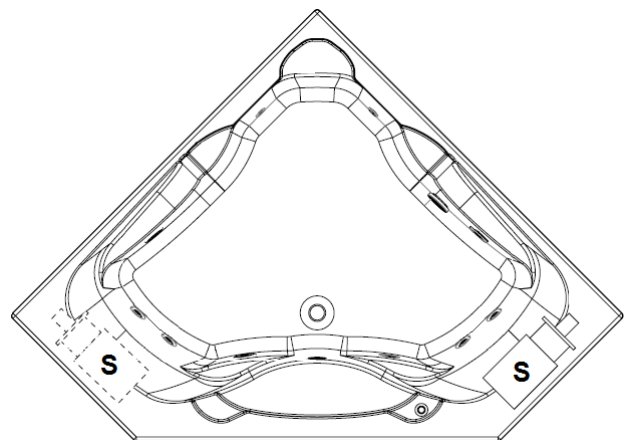

## 60" x 60" Drop-In Acrylic Corner Combo Bath

Model Number  
**6060MWA064**  
Drop-In Combo Bath in White

### Features

- Color-matched jet trim and air controls
- 10 adjustable hydrotherapy jets
- 20 high output lateral air jets
- Pillows included
- Constructed of high-gloss durable acrylic
- 3-Speed control for the 13.5 Amp pump
- 12.0 Amp variable speed blower
- Inline heater available – LM300
- Mood light available – LM522
- Pre-leveled base for easy installation
- Made in the USA

**\*All dimensions are +/- 1/2" and subject to change without notice\***  
**Confirm specifications before installation**

Standard (S) Pump Locations

### Technical Information

- Weight: 198 lbs.
- Water Depth to Overflow: 14 3/4"
- Operating Capacity: 73 gal.
- Water Capacity: 85 gal.
- Sump Dimension: 53" x 24"