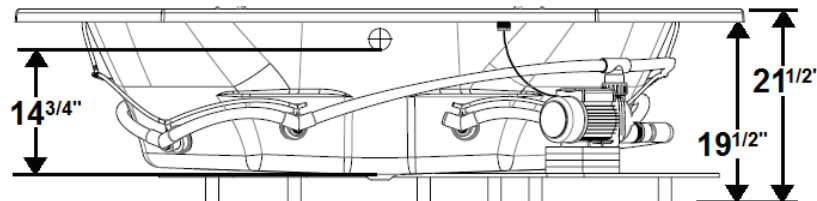

### Features

- Color-matched jet trim and air controls
- 10 adjustable hydrotherapy jets
- 20 high output lateral air jets
- Pillows included
- Constructed of high-gloss durable acrylic
- 3-Speed control for the 13.5 Amp pump
- 12.0 Amp variable speed blower
- Inline heater available – LM300
- Mood light available – LM522
- Pre-leveled base for easy installation
- Made in the USA

**\*All dimensions are +/- 1/2" and subject to change without notice\***  
**Confirm specifications before installation**

Standard (S) Pump Locations

### Technical Information

- Weight: 198 lbs.
- Water Depth to Overflow: 14 3/4"
- Operating Capacity: 73 gal.
- Water Capacity: 85 gal.
- Sump Dimension: 53" x 24"