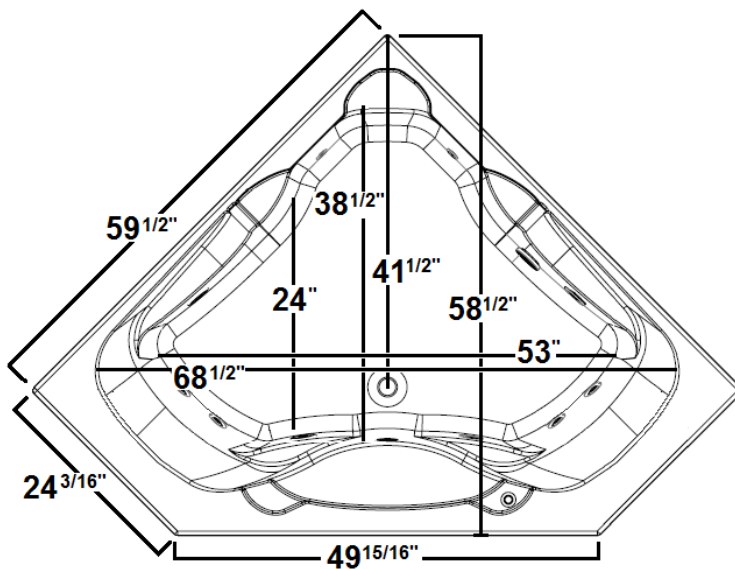

## 60" x 60" Drop-In Acrylic Corner Combo Bath

Model Number  
**6060MWA064**  
Drop-In Combo Bath in White

**\*All dimensions are +/- 1/2" and subject to change without notice\***  
**Confirm specifications before installation**

Standard (S) Pump Locations

### Technical Information

- Weight: 198 lbs.
- Water Depth to Overflow: 14 3/4"
- Operating Capacity: 73 gal.
- Water Capacity: 85 gal.
- Sump Dimension: 53" x 24"